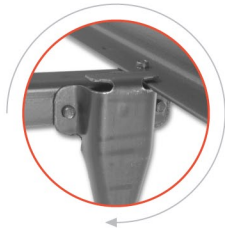

Versatile | fits 3/3, 4/6, 5/0, 6/0 and 6/6 bedding

Sturdy Construction | 1-1/2" x 1-1/2" side rails

Standard Height | 7-1/2" from floor to side rails

keyslot crossarms | makes assembly easy; locks securely in place

45G | with glides (not shown)
45R | adjusts to 3/3, 4/6 or 5/0*
total wt. | 29 lbs.

headboard brackets | heavy duty construction; riveted; fits virtually all headboards

Q45G | with glides (not shown)
Q45R | adjusts to 5/0 or 4/6**
total wt. | 33 lbs.

locking legs | creates a triple-thick steel layer at the corners; recessed for safety

K45G | with glides (not shown)
K45R | adjusts to 5/0, 6/0 or 6/6
total wt. | 35 lbs.

HerculesTM
Plastic Glides
for sturdy support