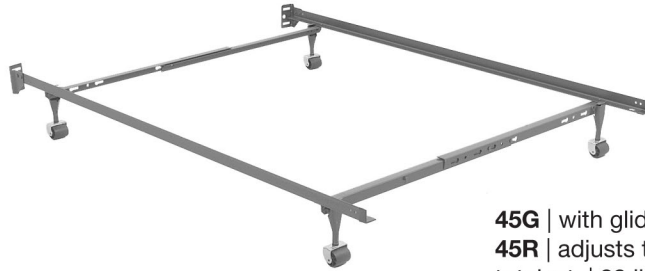

Versatile | fits 3/3, 4/6, 5/0, 6/0 and 6/6 bedding

Sturdy Construction | 1-1/2" x 1-1/2" side rails

Standard Height | 7-1/2" from floor to side rails

keyslot crossarms | makes assembly easy; locks securely in place

45G | with glides (not shown)
45R | adjusts to 3/3, 4/6 or 5/0*
total wt. | 29 lbs.

headboard brackets | heavy duty construction; riveted; fits virtually all headboards

Q45G | with glides (not shown)
Q45R | adjusts to 5/0 or 4/6**
total wt. | 33 lbs.

locking legs | creates a triple-thick steel layer at the corners; recessed for safety

K45G | with glides (not shown)
K45R | adjusts to 5/0, 6/0 or 6/6
total wt. | 35 lbs.

HerculesTM
Plastic Glides
for sturdy support

2-1/4" Rug Rollers
provide easy mobility